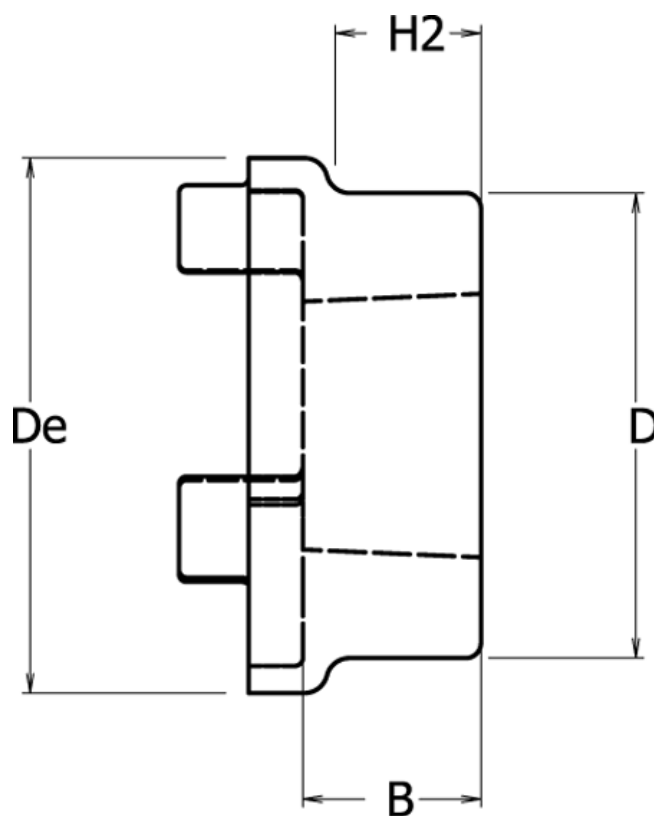

Article number: 3303150H

Description: Coupling Hub HRC-H 150
w/Taperbushing udvendig 2012 maks. boring 50 mm

Measures

B = 33.5

D = 115

De = 150

For bush = 2012

H2 = 23.5